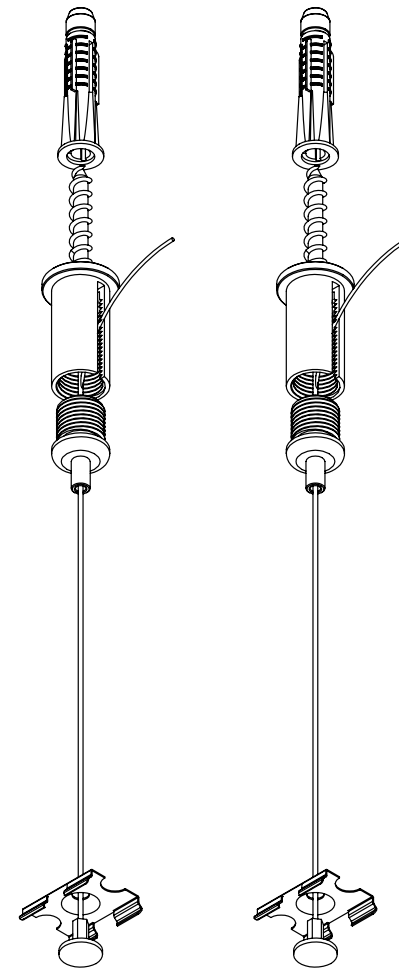

Radium

SUSPENSION KIT FOR PROFILE MEDIUM

Radium Lampenwerk GmbH

Dr.-Eugen-Kersting-Straße 6
51688 Wipperfürth
GERMANY

www.radium.de

V2010

Radium Lampenwerk GmbH

Dr.-Eugen-Kersting-Straße 6
51688 Wipperfürth
GERMANY

www.radium.de

V2010

Parts

Working with all Radium MEDIUM Profiles.

Installation